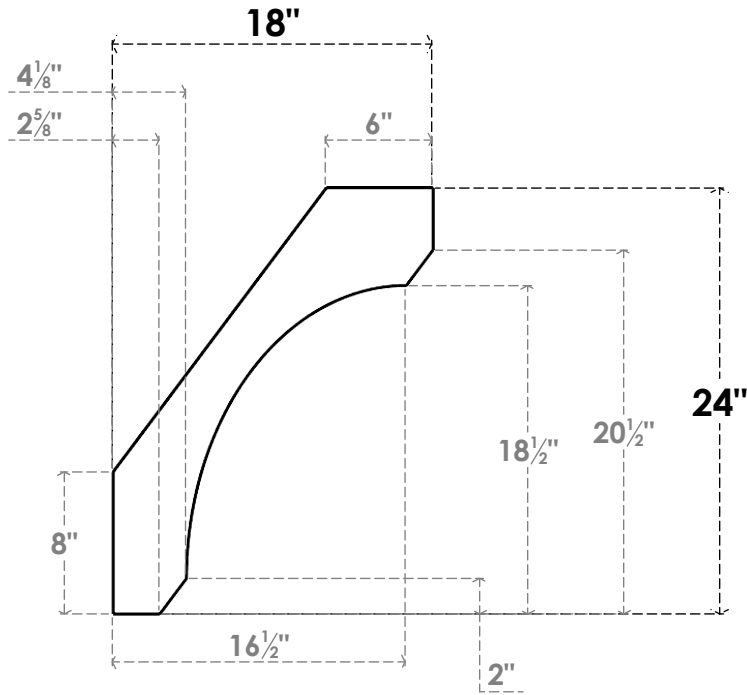

ITEM NUMBER: BRCPC060X18000X24000LEC

6"W X 18"D X 24"H LEGACY ARCHITECTURAL GRADE PVC CLOSED KNEE BRACE

SIDE PROFILE

FRONT PROFILE

ISOMETRIC

EKENA MILLWORK
2300 WEST MAIN ST.
CLARKSVILLE, TX 75426
TOLL FREE: 866-607-0453
WWW.EKENAMILLWORK.COM

NOTES

1. INSTALLATION TO BE COMPLETED IN ACCORDANCE WITH MANUFACTURER'S SPECIFICATIONS.
2. DRAWING MAY NOT BE TO SCALE
3. THIS DRAWING IS INTENDED FOR DESIGN AND PLANNING PURPOSES ONLY.
4. ALL INFORMATION CONTAINED HEREIN WAS CURRENT AT THE TIME OF DEVELOPMENT BUT MUST BE REVIEWED AND APPROVED BY THE PRODUCT MANUFACTURER TO BE CONSIDERED ACCURATE.
5. ARCHITECTURAL GRADE PVC PRODUCTS ARE MADE FROM EXPANDED CELLULAR PVC AND COME NATURALLY WHITE BUT MAY BE PAINTED