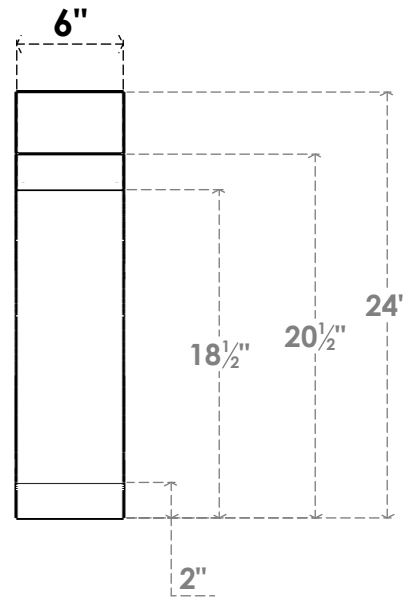

ITEM NUMBER: BRCPC060X18000X24000LEC

6"W X 18"D X 24"H LEGACY ARCHITECTURAL GRADE PVC CLOSED KNEE BRACE

SIDE PROFILE

FRONT PROFILE

ISOMETRIC

EKENA MILLWORK
2300 WEST MAIN ST.
CLARKSVILLE, TX 75426
TOLL FREE: 866-607-0453
WWW.EKENAMILLWORK.COM

NOTES

1. INSTALLATION TO BE COMPLETED IN ACCORDANCE WITH MANUFACTURER'S SPECIFICATIONS.
2. DRAWING MAY NOT BE TO SCALE
3. THIS DRAWING IS INTENDED FOR DESIGN AND PLANNING PURPOSES ONLY.
4. ALL INFORMATION CONTAINED HEREIN WAS CURRENT AT THE TIME OF DEVELOPMENT BUT MUST BE REVIEWED AND APPROVED BY THE PRODUCT MANUFACTURER TO BE CONSIDERED ACCURATE.
5. ARCHITECTURAL GRADE PVC PRODUCTS ARE MADE FROM EXPANDED CELLULAR PVC AND COME NATURALLY WHITE BUT MAY BE PAINTED